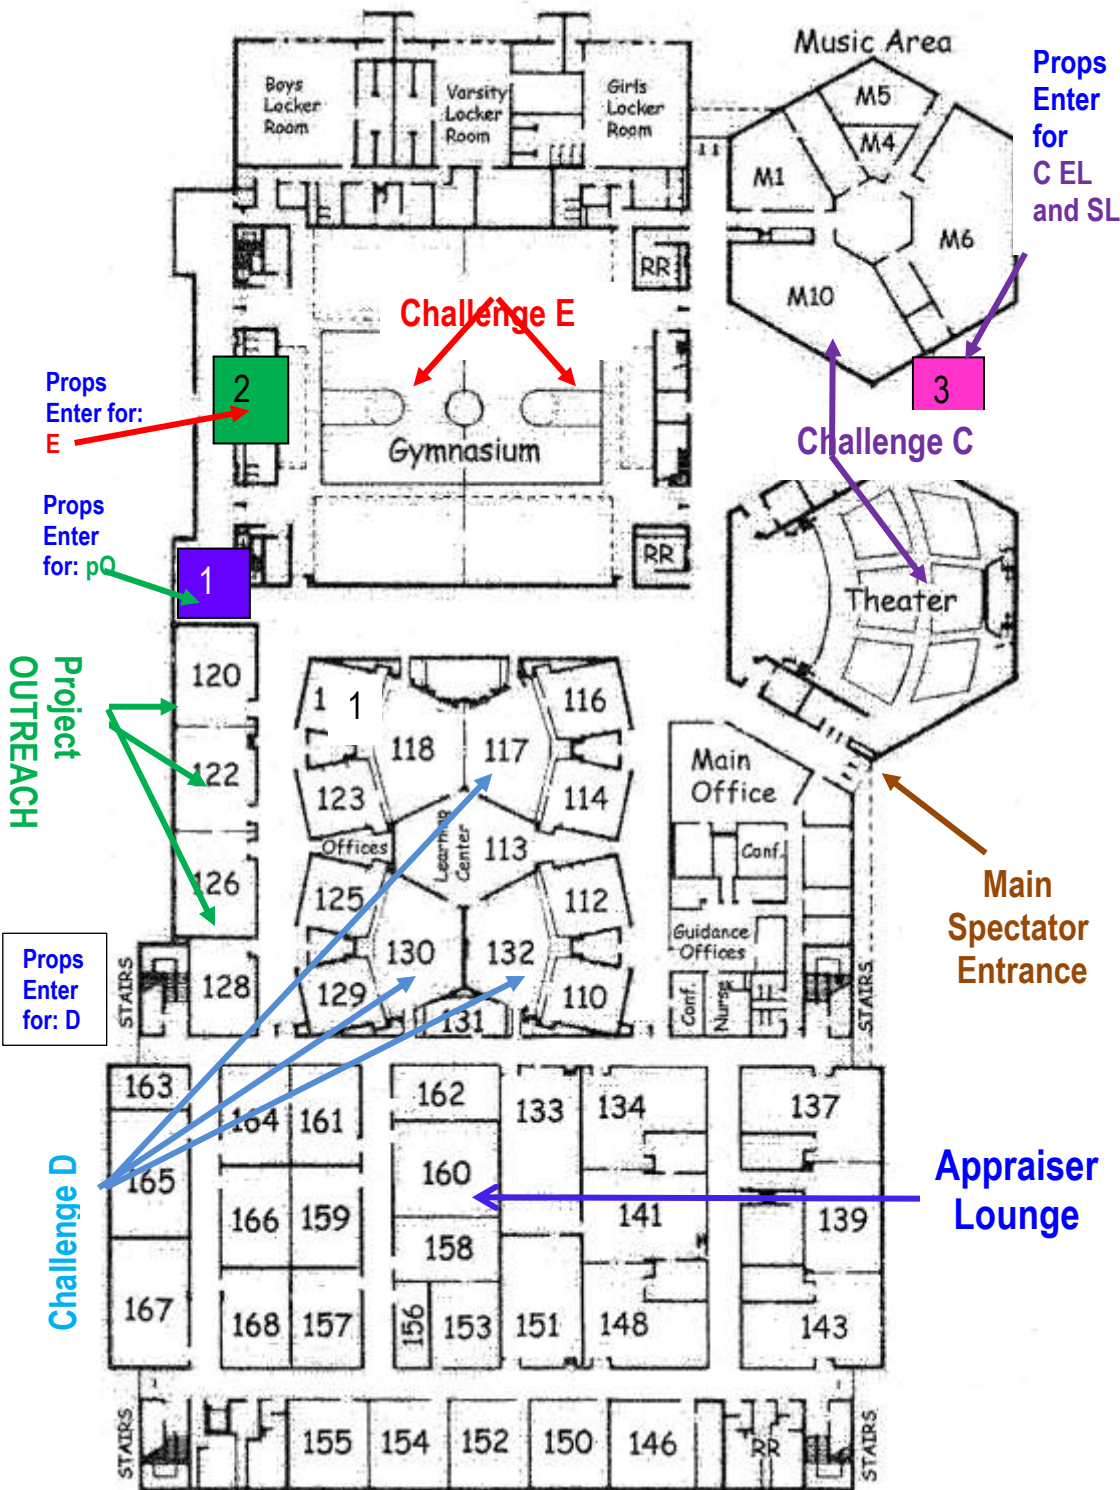

Mount Vernon High School
300 Martinsburg Road
Mount Vernon, OH 43050

projectOUTREACH –
Ready, Willing & Fable

EL = Room 120
 ML = Room 122
 SL = Room 128

Challenge C –
Vanished!

ML = Room M-10
 SL = Theater

Challenge D –
3-Peat

EL
 Check in – Room 116
 Perform – Room 117
 ML
 Check in- Room 113
 Perform – Room 130
 SL
 Check in- Room 113
 Perform – Room 132

Challenge E –
In It Together

EL = Gym - West side
 ML & SL = Gym – East side