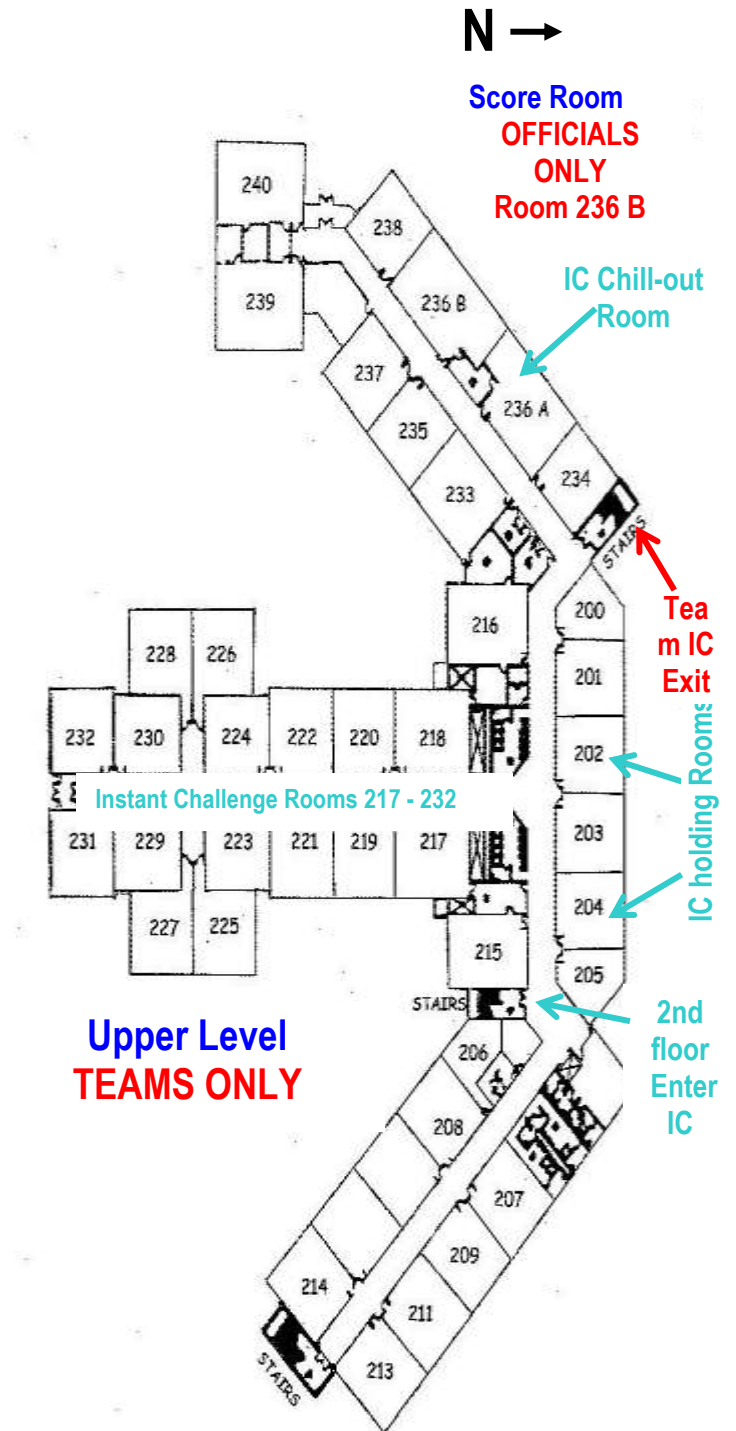

Upper Level TEAMS ONLY