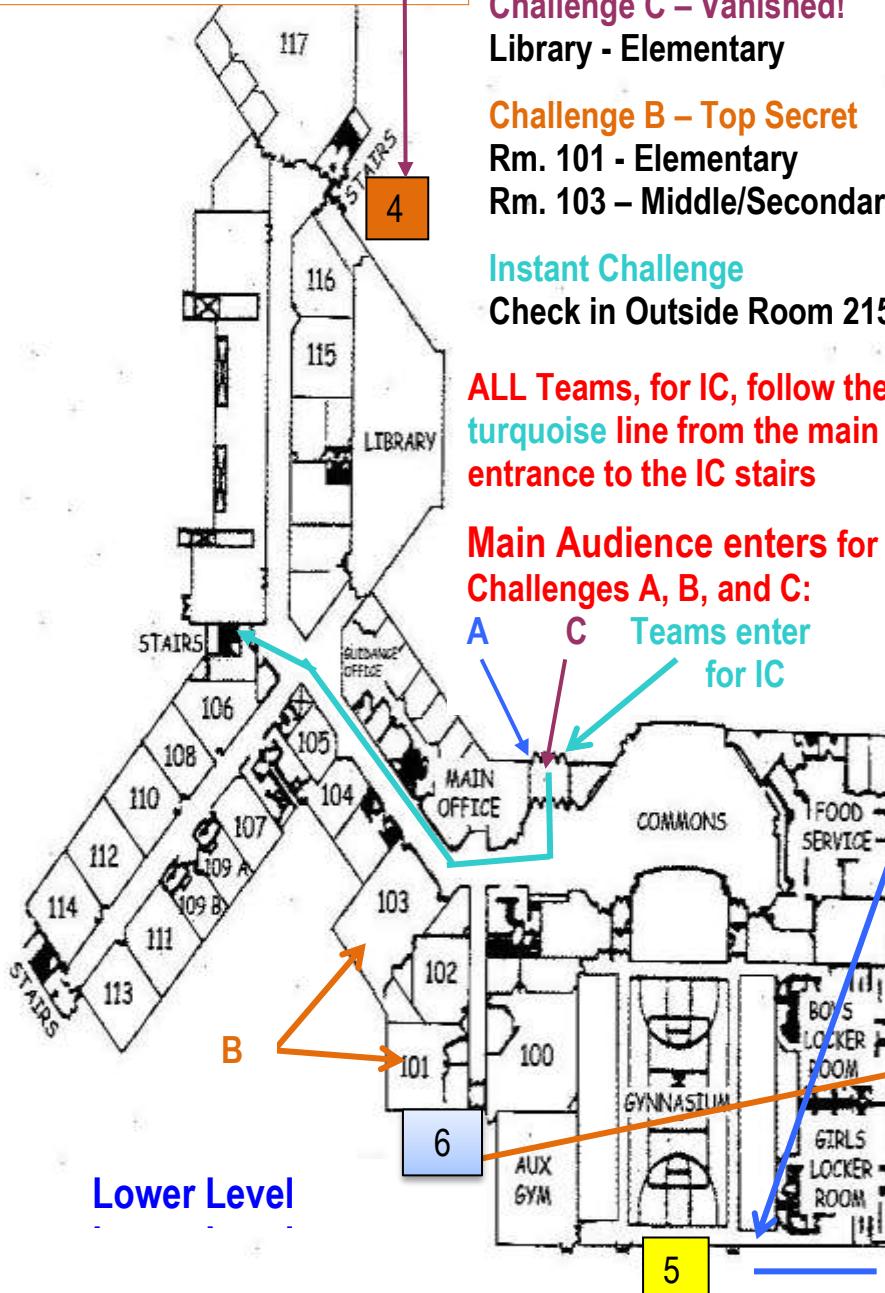

Mount Vernon Middle School

Challenge C – Vanished!
EL Props through # 4

Challenge A – Show and Tech
Gymnasium – all levels

Challenge C – Vanished!
Library - Elementary

Challenge B – Top Secret
Rm. 101 - Elementary
Rm. 103 – Middle/Secondary

Instant Challenge
Check in Outside Room 215 (2nd floor)

ALL Teams, for IC, follow the turquoise line from the main entrance to the IC stairs

Main Audience enters for Challenges A, B, and C:

A C Teams enter for IC

Props entrance for all levels of #5 Challenge A
Enter through back lot – move vehicle immediately after props are unloaded

Props entrance for all levels of #6 Challenge B
Enter through back lot – move vehicle immediately after props are unloaded

Challenge A in the Gymnasium

Lower Level