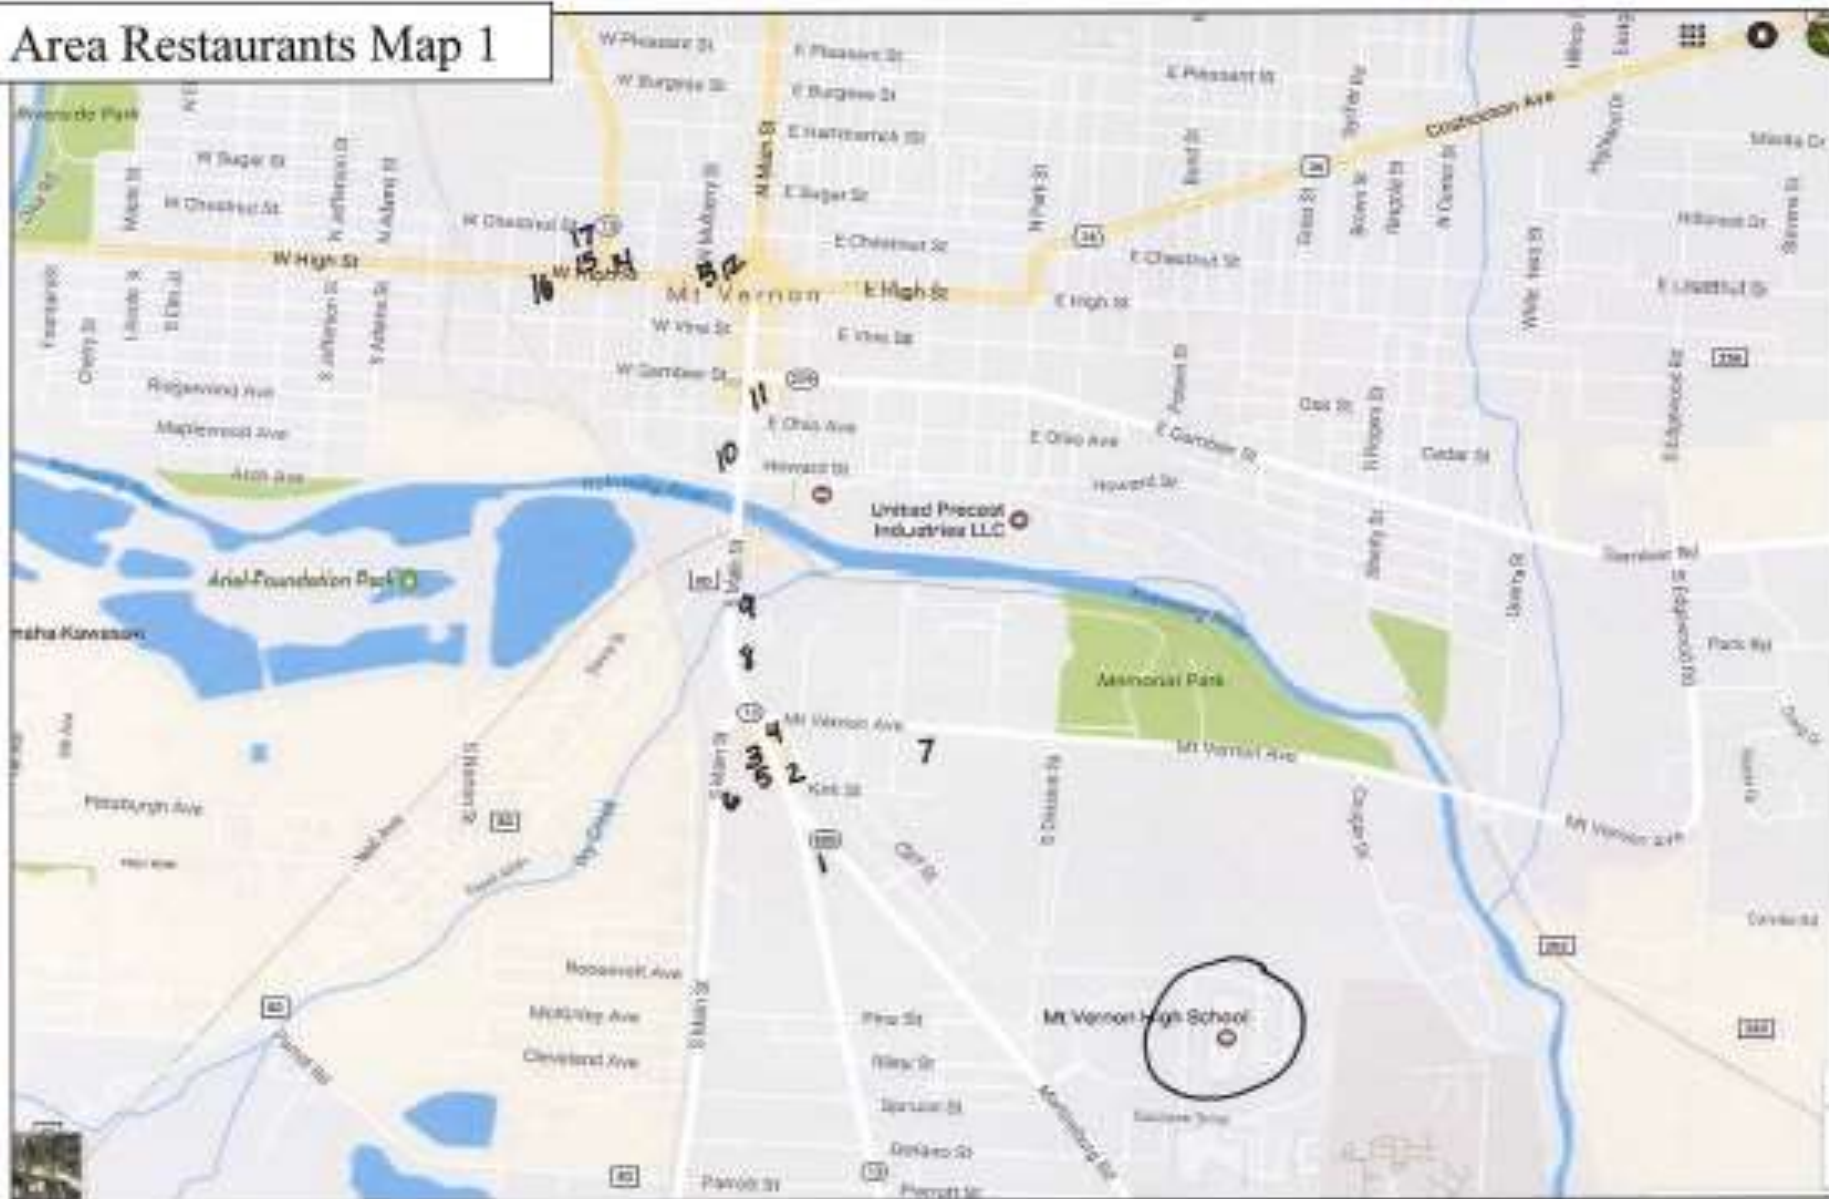

Area Restaurants Map 1

- | | | | | |
|---------------------------|-----------------------|-----------------------------|---|-------------------|
| 1-Burger King | 2-Taco Bell | 3-McDonald's | 4-Subway | 5-Southside Diner |
| 6-Pizza Hut | 7-Parkside Restaurant | 8-Wendy's | 9-Creno's Pizza & Whit's Frozen Custard | |
| 10-Domino's Pizza | 11-LaPaloma Mexican | 12-Athen's Greek Restaurant | 13-Flapper's Grill | 14-Donato's Pizza |
| 15-Kentucky Fried Chicken | 16-Fiesta Mexicana | 17-Little Caesar's Pizza | | |